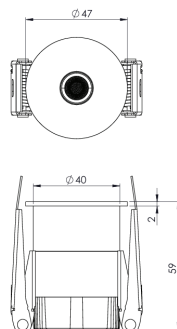

Single Line Diagram

Recessed
DUSTER-40